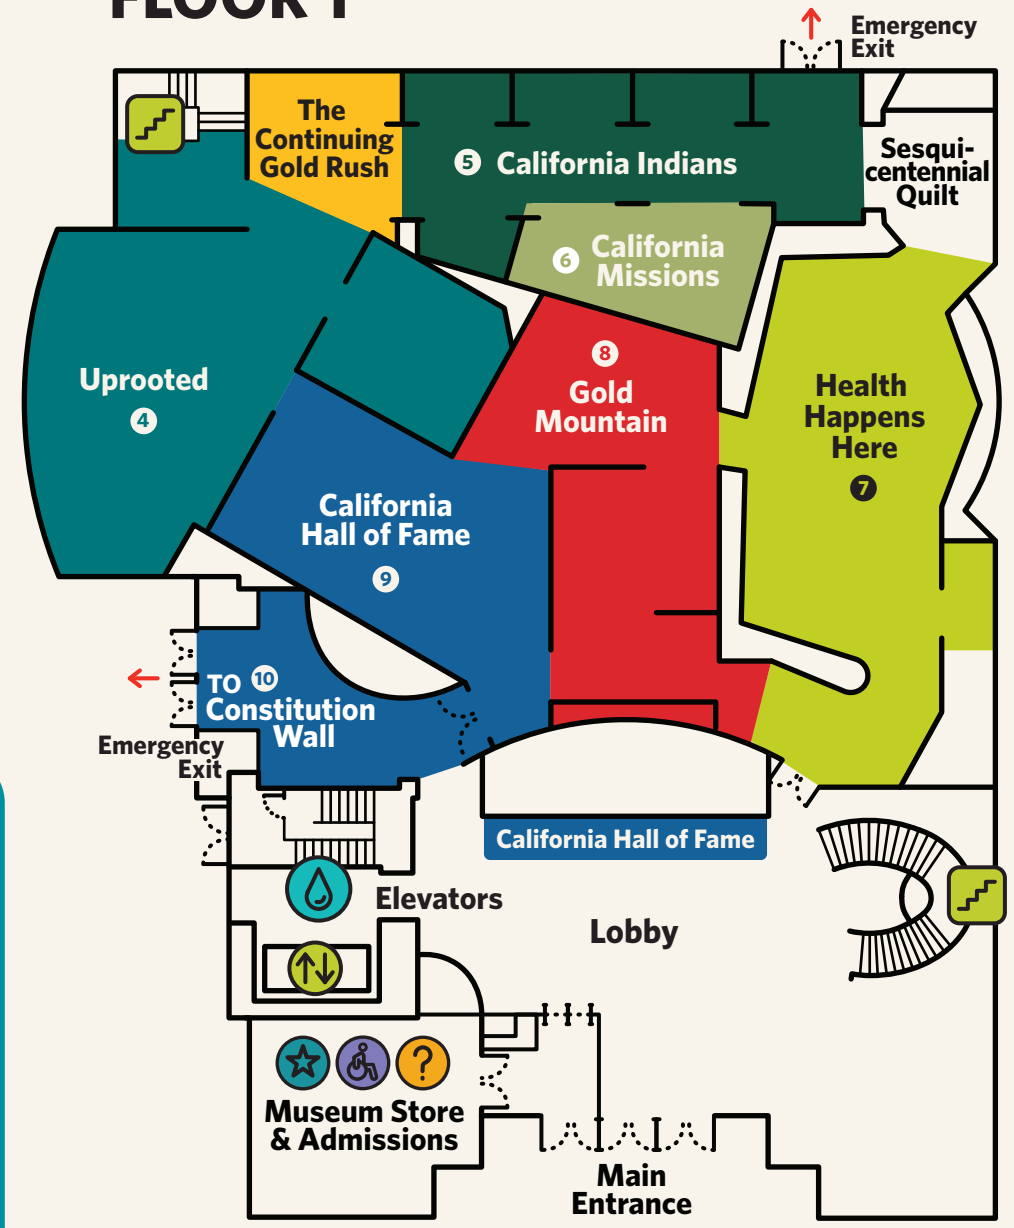

EXHIBITS

- Women Inspire: California Women Changing Our World**
Charting the struggle toward equality from the 1700s to today
- Temporary Exhibits**
Short term exhibits about the state's history, arts and culture
- Unity Center**
Celebrating the state's diverse people, customs, and cultures
- Uprooted: An American Story**
Incarceration of Japanese Americans during WWII
- California Indians: The First People**
Overview of the state's Indigenous cultures
- California Missions: A Journey Along the El Camino Real**
Rare artifacts from missions across the state
- Health Happens Here**
Interactive stations exploring health
- Gold Mountain: Chinese Californian Stories**
History and contributions of Chinese Americans to California
- California Hall of Fame**
Artifacts on loan from the current class of inductees
- Constitution Wall**
Public art piece featuring words from California's constitution

KEY

- | | |
|--|--|
| | |
| | |
| | |

MUSEUM MAP

FLOOR 1

EXHIBIT ICONS

FLOOR 2

BASEMENT

GENERAL INFORMATION

Each year, the Museum proudly welcomes 60,000 field trip visitors and hosts engaging public programs. Located one block from the State Capitol, the Museum is also a history-making venue for numerous special events.