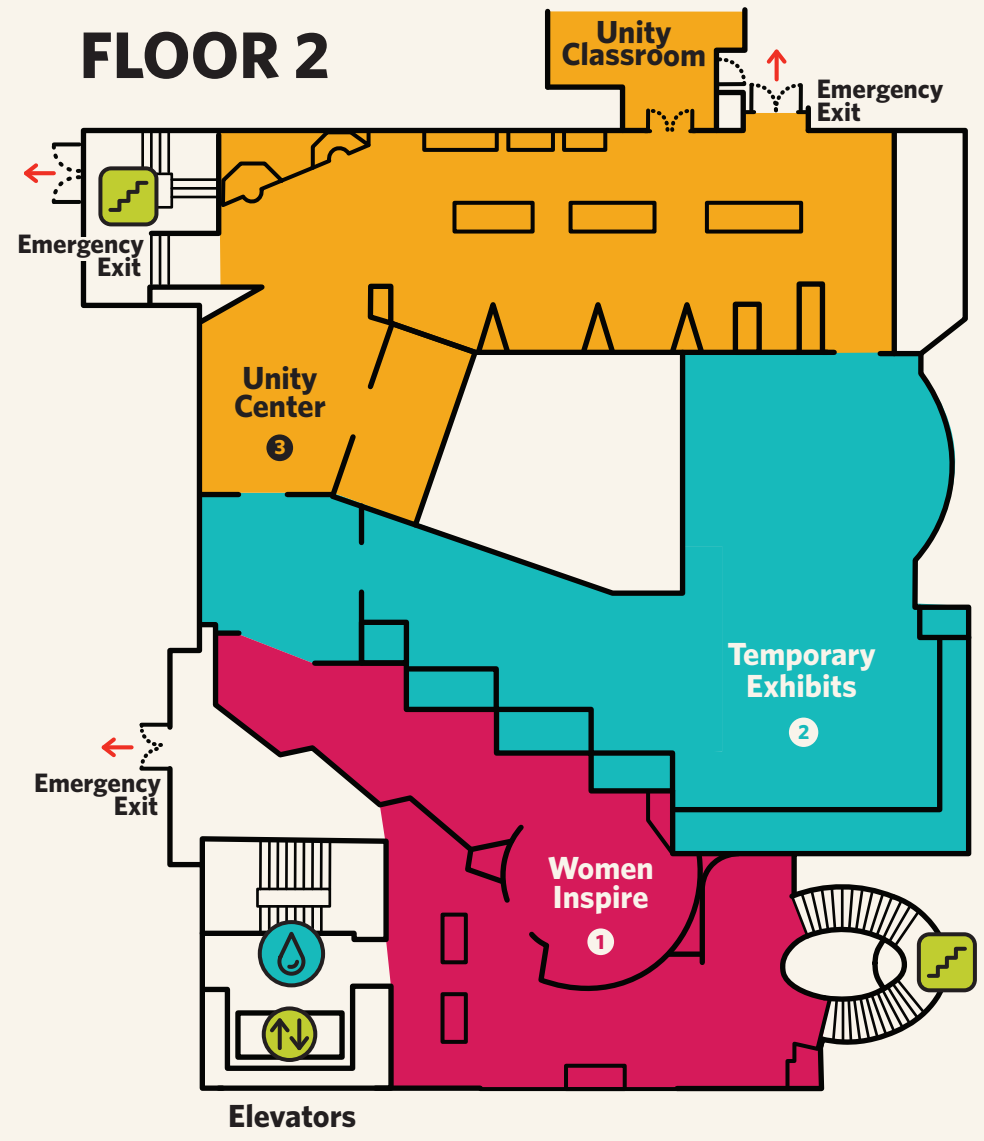

KEY

- | | |
|--|--|
| | |
| | |
| | |

MUSEUM MAP

FLOOR 1

EXHIBIT ICONS

FLOOR 2

BASEMENT

GENERAL INFORMATION

Each year, the Museum proudly welcomes 60,000 field trip visitors and hosts engaging public programs. Located one block from the State Capitol, the Museum is also a history-making venue for numerous special events.